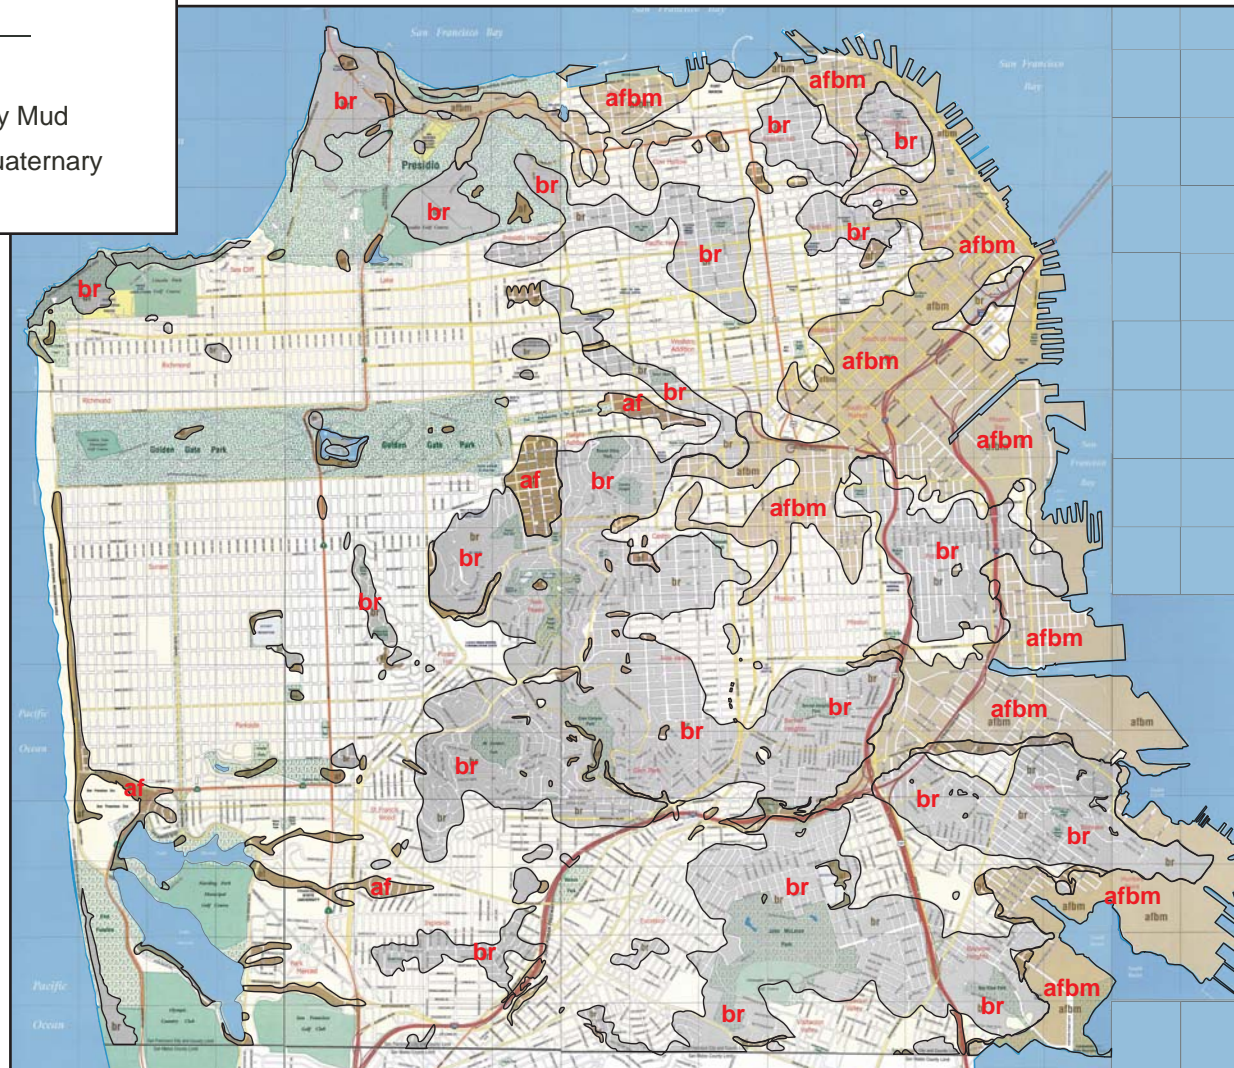

**LEGEND**

- af** Artificial Fill
- afbm** Artificial Fill over Bay Mud
- br** Bedrock and Pre-Quaternary Deposits

Base Map: San Francisco City and County, Street Guide and Parcel Detail Atlas, Barclay Mapworks Incorporated, 2001.

**FIG\_08: Geologic Map of San Francisco**