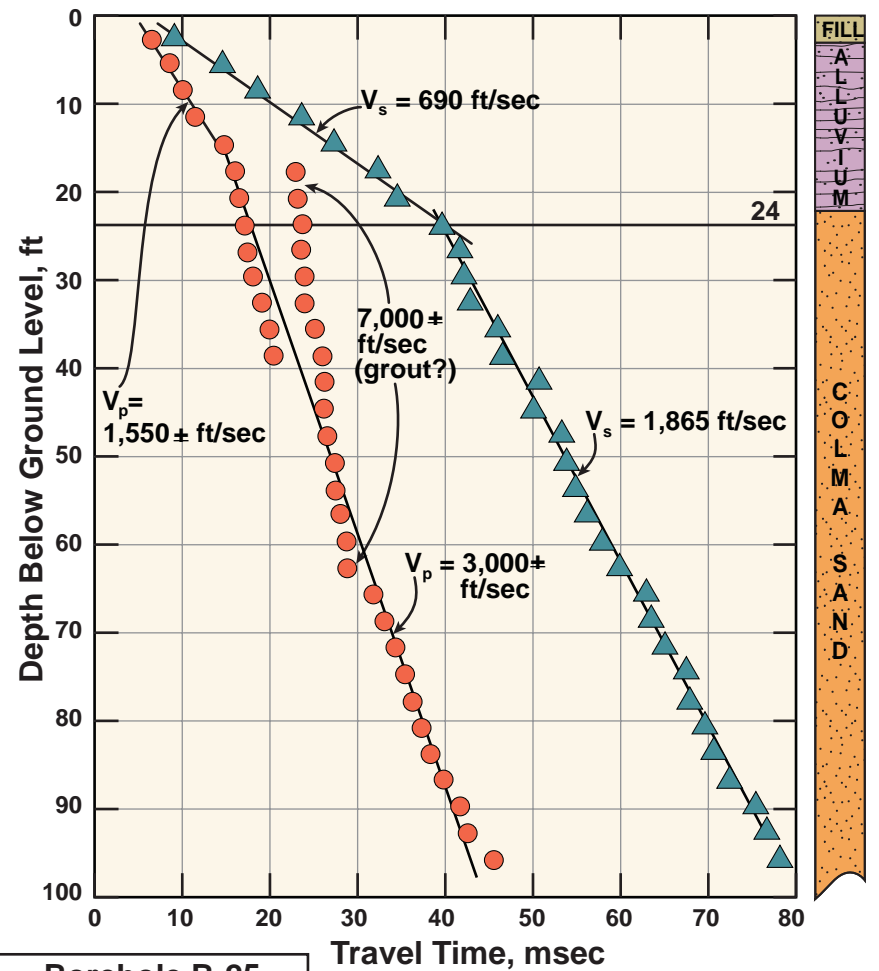

Borehole B-20	
Symbol	Wave Type
●	Compression
▲	Shear

Borehole B-25	
Symbol	Wave Type
●	Compression
▲	Shear