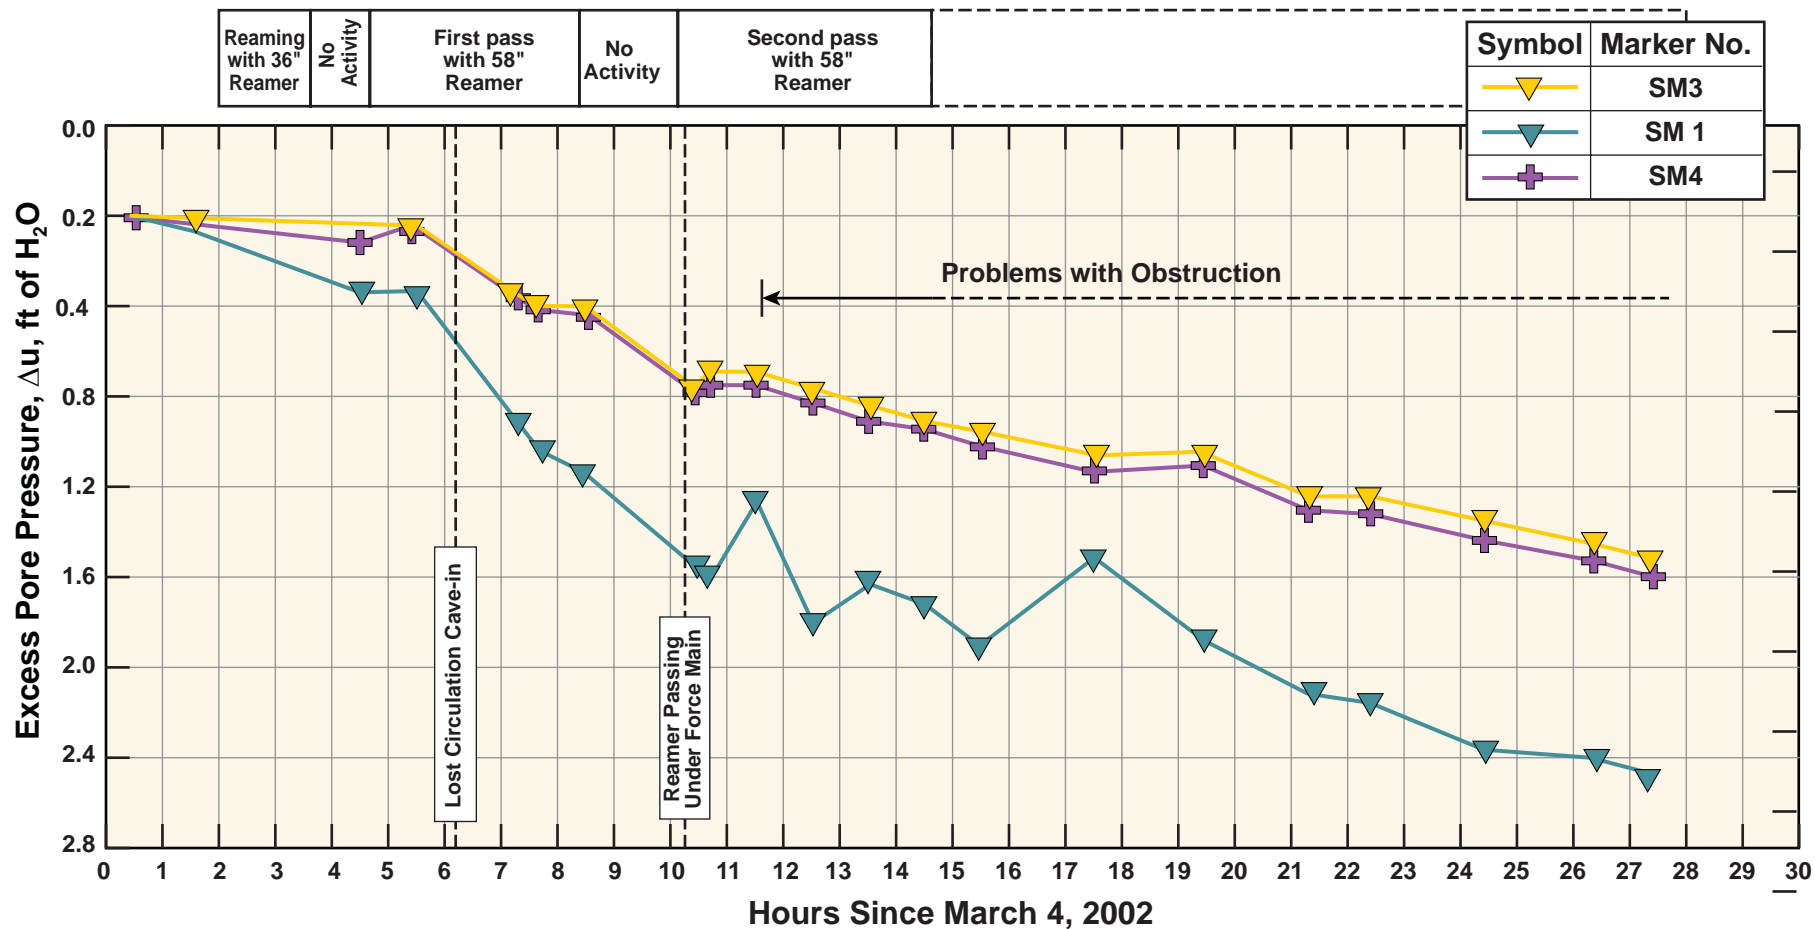

April 2002																												May 2002			
5	6	7	8	9	10	11	12	13	14	15	16	17	18	19	20	21	22	23	24	25	26	27	28	29	30	1	2	3	4		

Plate W-03: Vertical Movements of Settlement Markers Versus Time